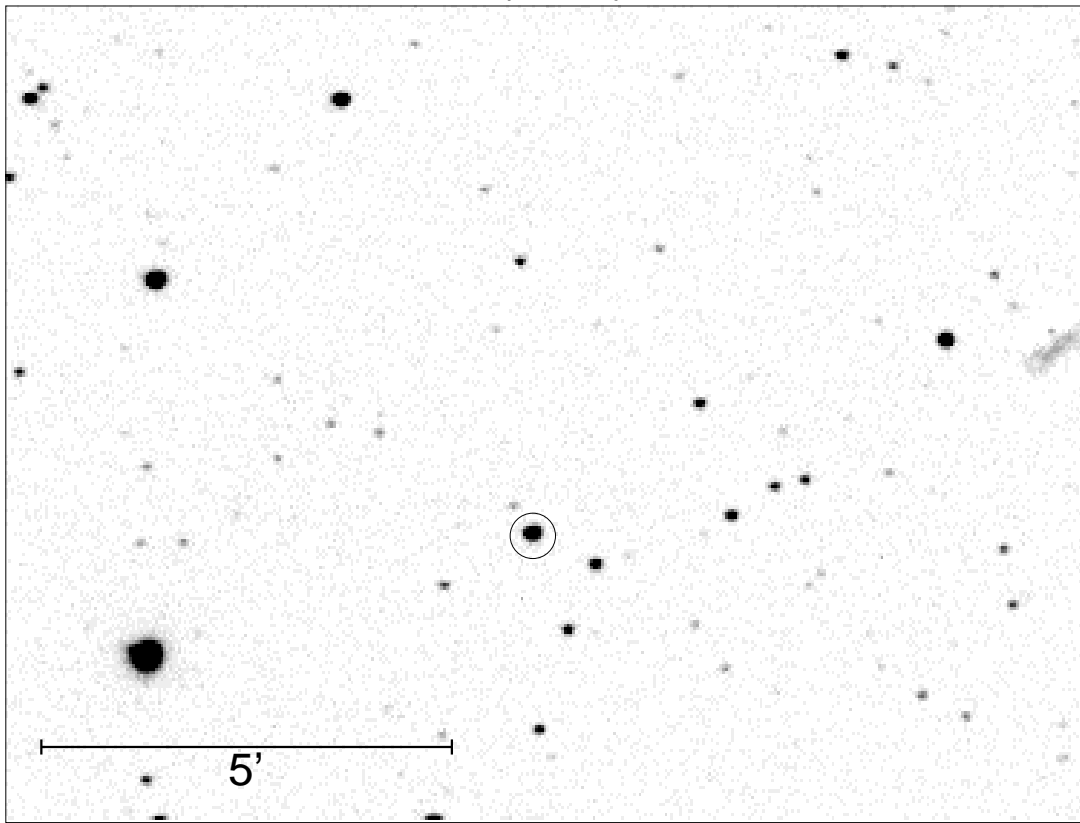

17h19m47s +43o59'16" (2000)

V731 Her

0404200h.001

© F.Agerer 2010

2004.04.20 / 21:44:20 MEZ + 1/2 * 60.00 s -30.47 Grad