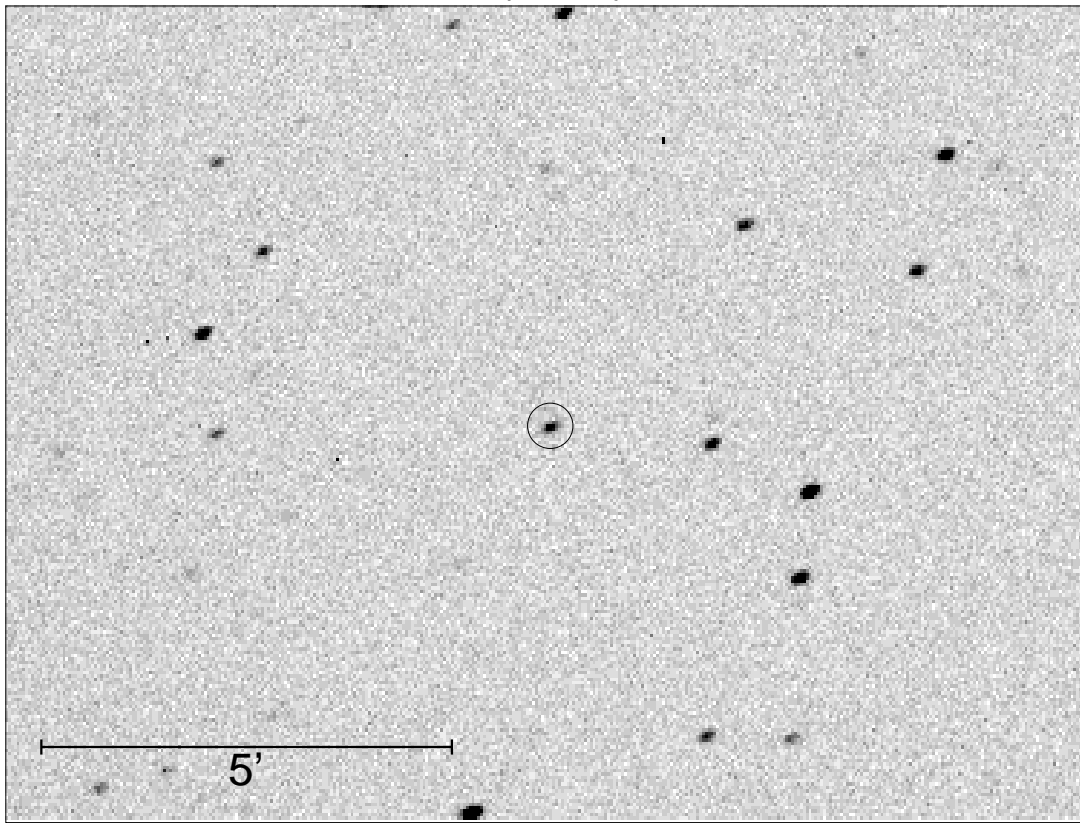

17h02m10s +32o11'53" (2000)

IM Her

0704269c.004

© F.Agerer 2010

2007.04.26 / 21:36:34 MEZ + 1/2 * 60.00 s -20.43 Grad