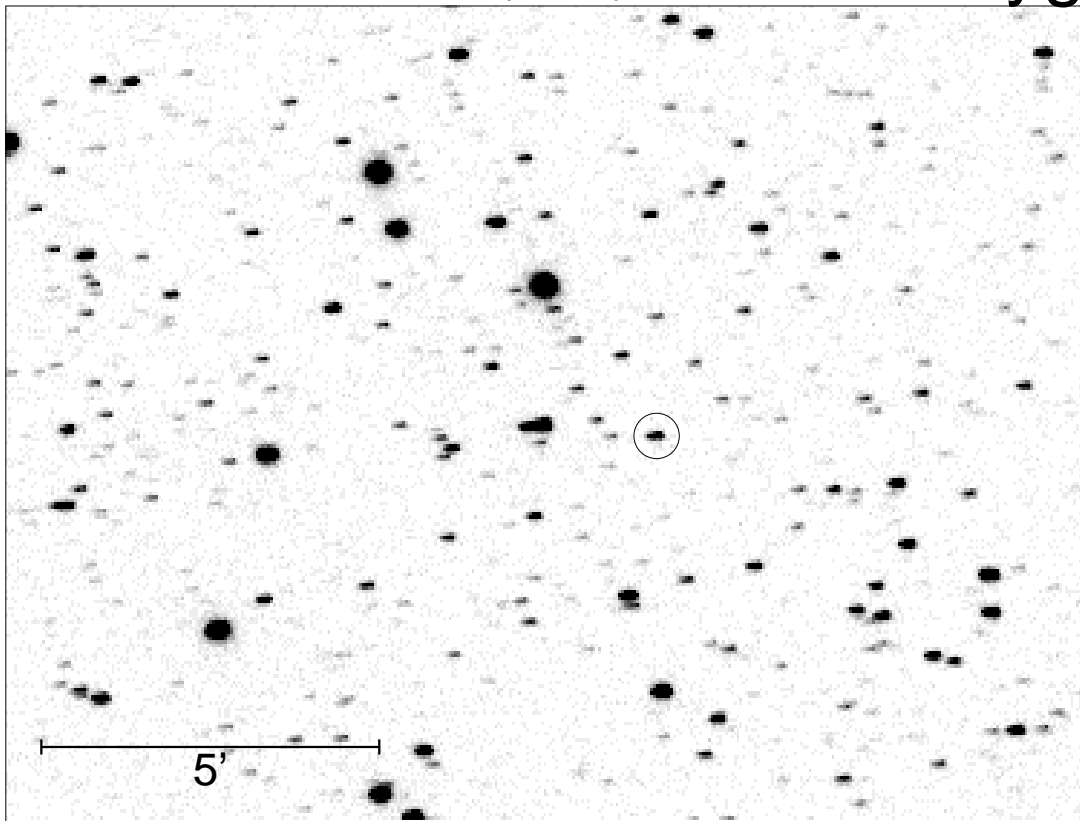

21h34m56s +43o01'29" (2000)

V705 Cyg

07080191.002

© F.Agerer 2010

2007.08.01 / 23:33:16 MEZ + 1/2 \* 60.00 s -40.09 Grad