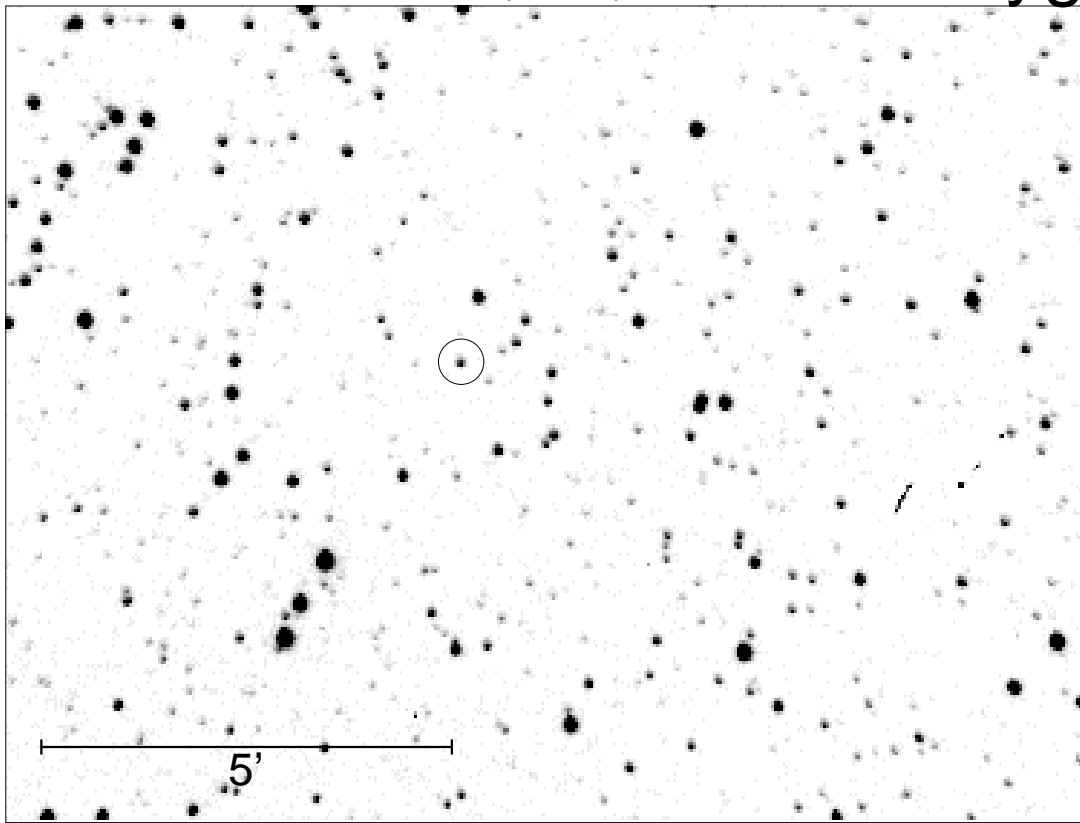

19h44m00s +45o26'53" (2000)

V1580 Cyg

0609239g.001

© F.Agerer 2010

2006.09.23 / 19:55:22 MEZ + 1/2 * 60.00 s -24.64 Grad