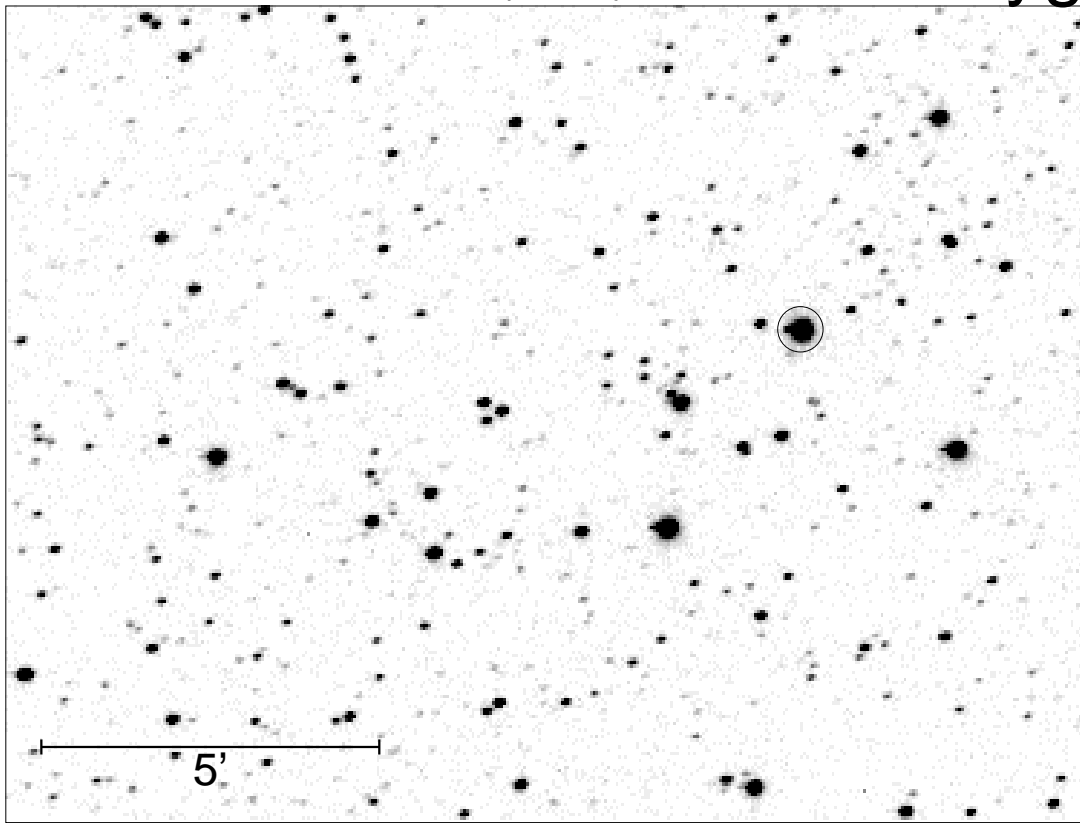

20h09m05s +30o33'01" (2000)

KR Cyg

05090790.005

© F.Agerer 2010

2005.09.07 / 21:16:40 MEZ + 1/2 * 60.00 s -34.97 Grad