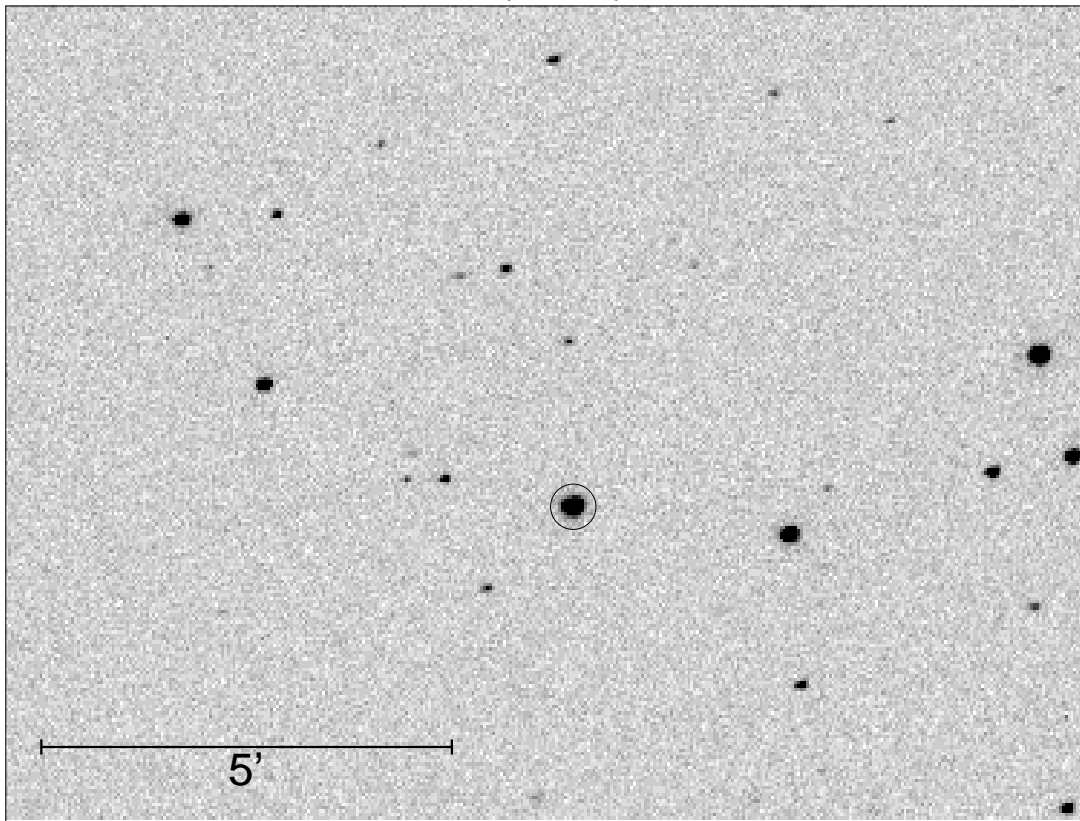

16h06m50s +27o16'35" (2000)

TW CrB

0704309d.001

© F.Agerer 2010

2007.04.30 / 22:14:44 MEZ + 1/2 * 60.00 s -20.31 Grad