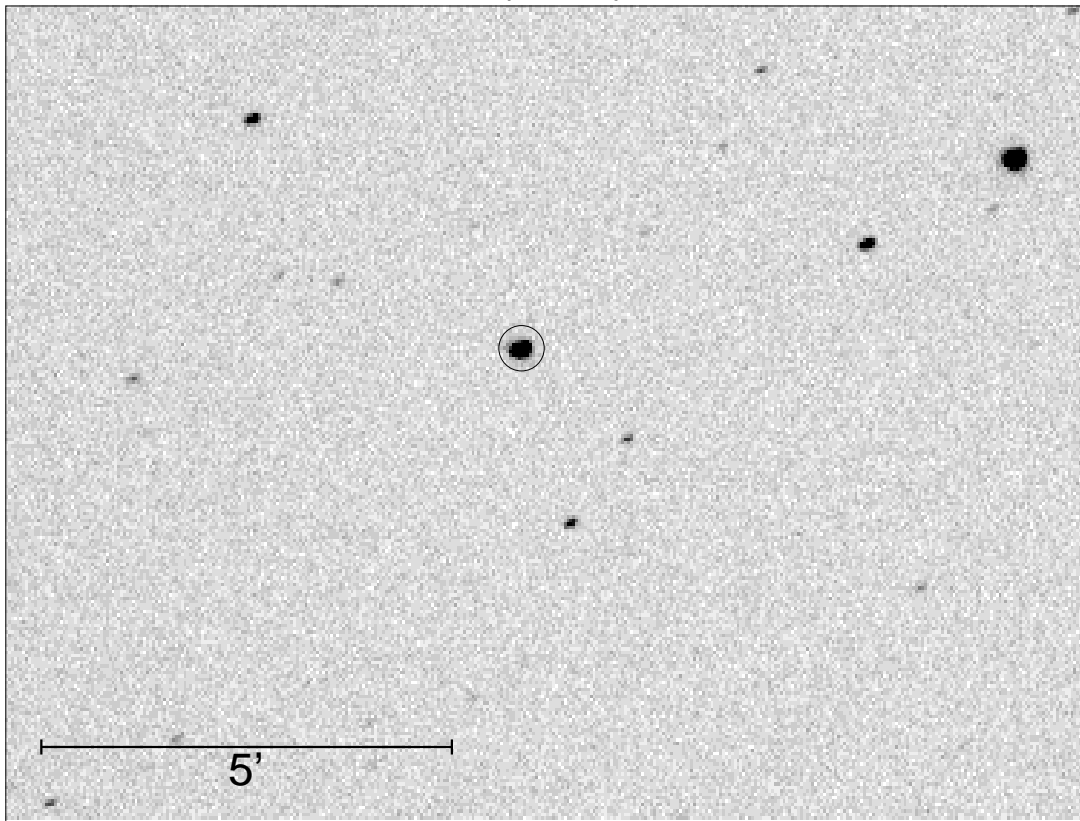

14h57m30s +24o02'51" (2000)

GP Boo

0703269g.004

© F.Agerer 2010

2007.03.26 / 21:04:51 MEZ + 1/2 * 60.00 s -30.32 Grad