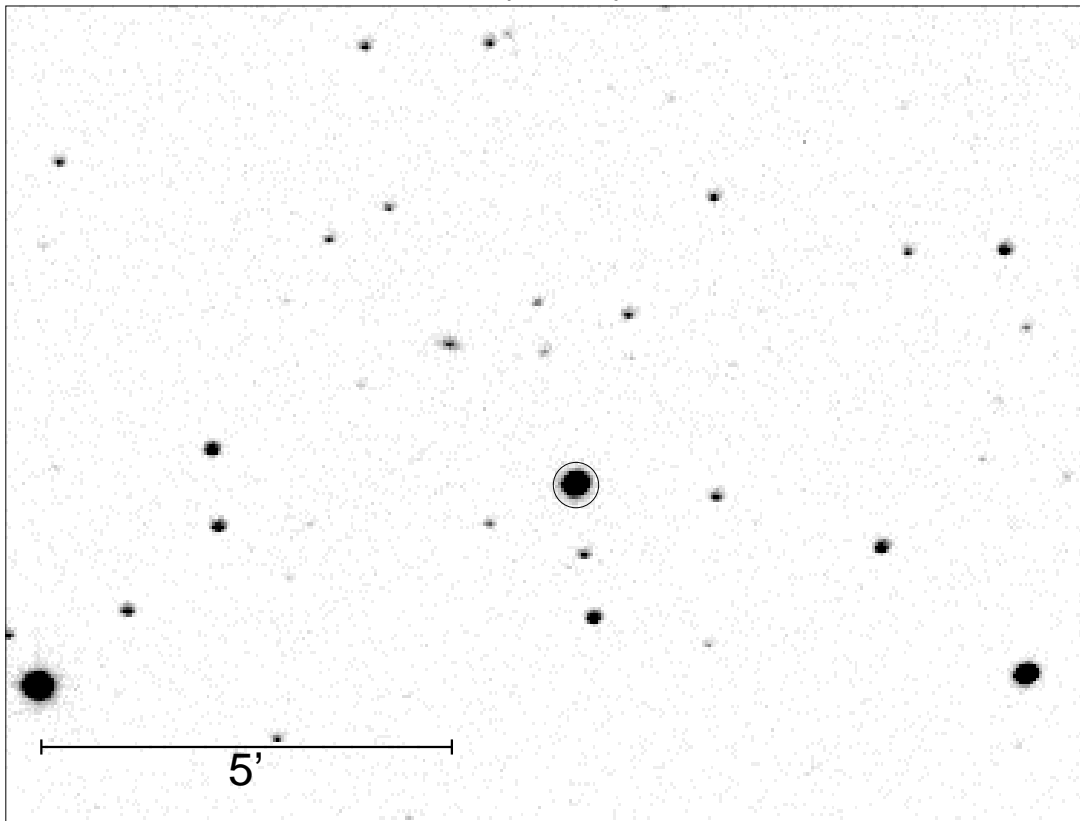

15h26m19s +36o58'54" (2000)

CV Boo

0405250c.001

© F.Agerer 2010

2004.05.25 / 21:42:21 MEZ + 1/2 \* 60.00 s -34.43 Grad